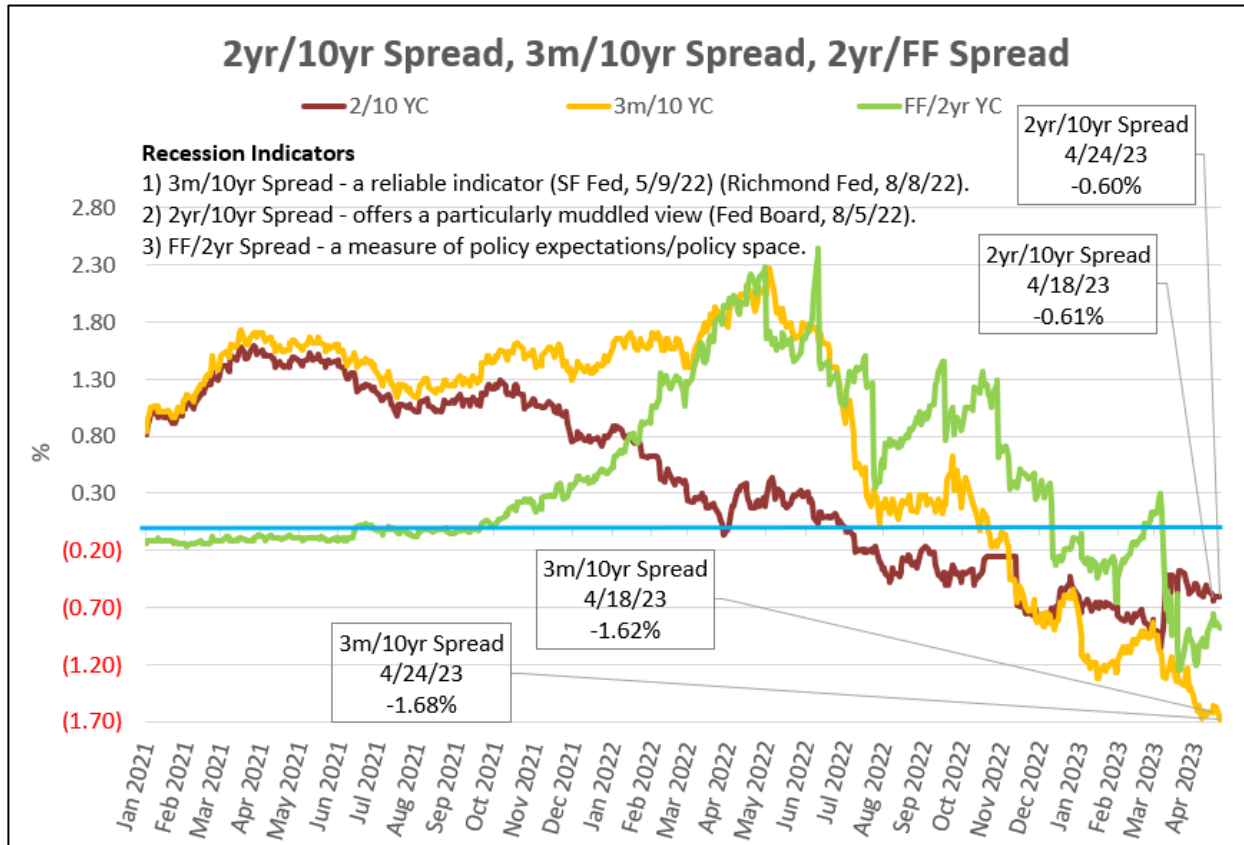

ANNOTATED GRAPHS – YC Spreads (Recession Indicators)

INFO Ecosystem

FedUnfiltered.com

- Federal Reserve’s Interviews, Speeches and Research Reports.
- Organized as Resource for Planning and Forecasting.
- Relevant Information for your Decision Making.