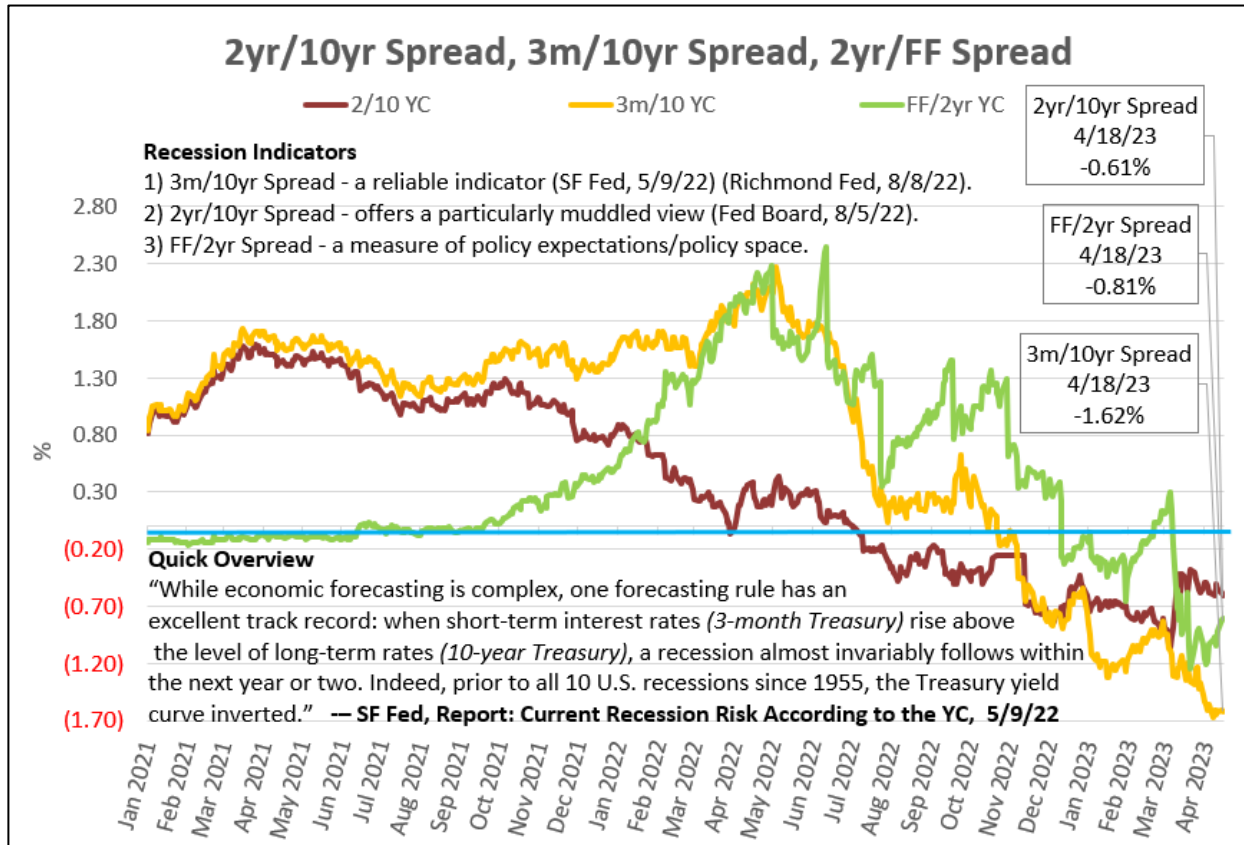

ANNOTATED GRAPHS – YC Spreads (Recession Indicators)

INFO Ecosystem

FedUnfiltered.com

- Federal Reserve’s Interviews, Speeches and Research Reports.
- Organized as Resource for Planning and Forecasting.
- Relevant Information for your Decision Making.