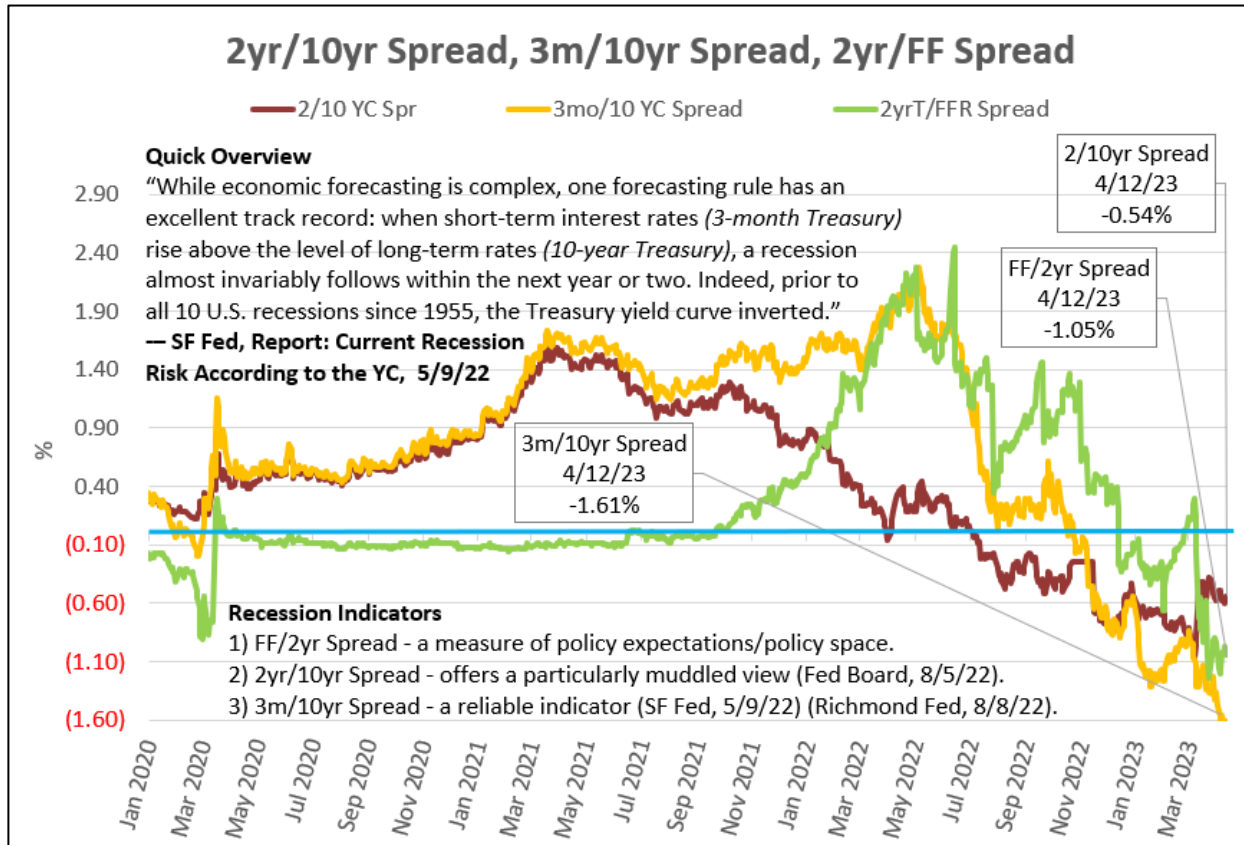

## ANNOTATED GRAPHS – YC Spreads (Recession Indicators)

Report Ecosystem