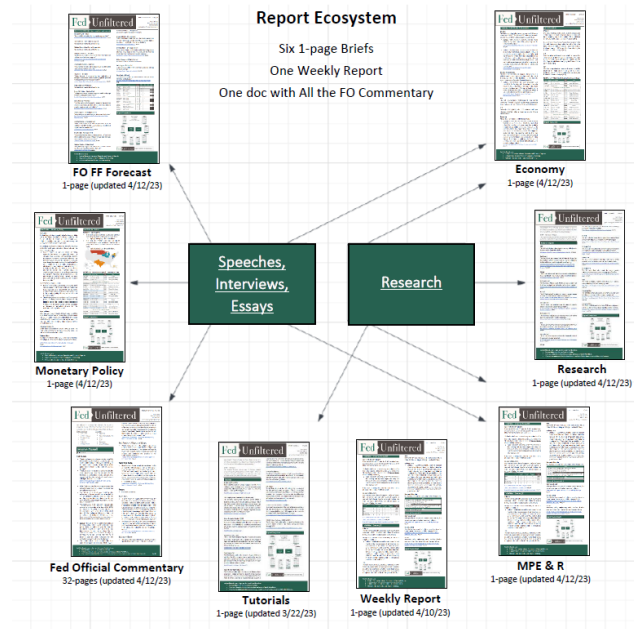

## ANNOTATED GRAPHS – YC Spreads (Recession Indicators)

Report Ecosystem

### FedUnfiltered.com

- Federal Reserve’s Interviews, Speeches and Research Reports.
- Organized as Resource for Planning and Forecasting.
- Relevant Information for your Decision Making.

# Fed Unfiltered

ANNOTATED GRAPHS 4/13/23

Pete Sullivan  
Research Analyst  
206-502-3811

pete.sullivan@fedunfiltered.com

## FedUnfiltered.com

- Federal Reserve's Interviews, Speeches and Research Reports.
- Organized as Resource for Planning and Forecasting.
- Relevant Information for your Decision Making.