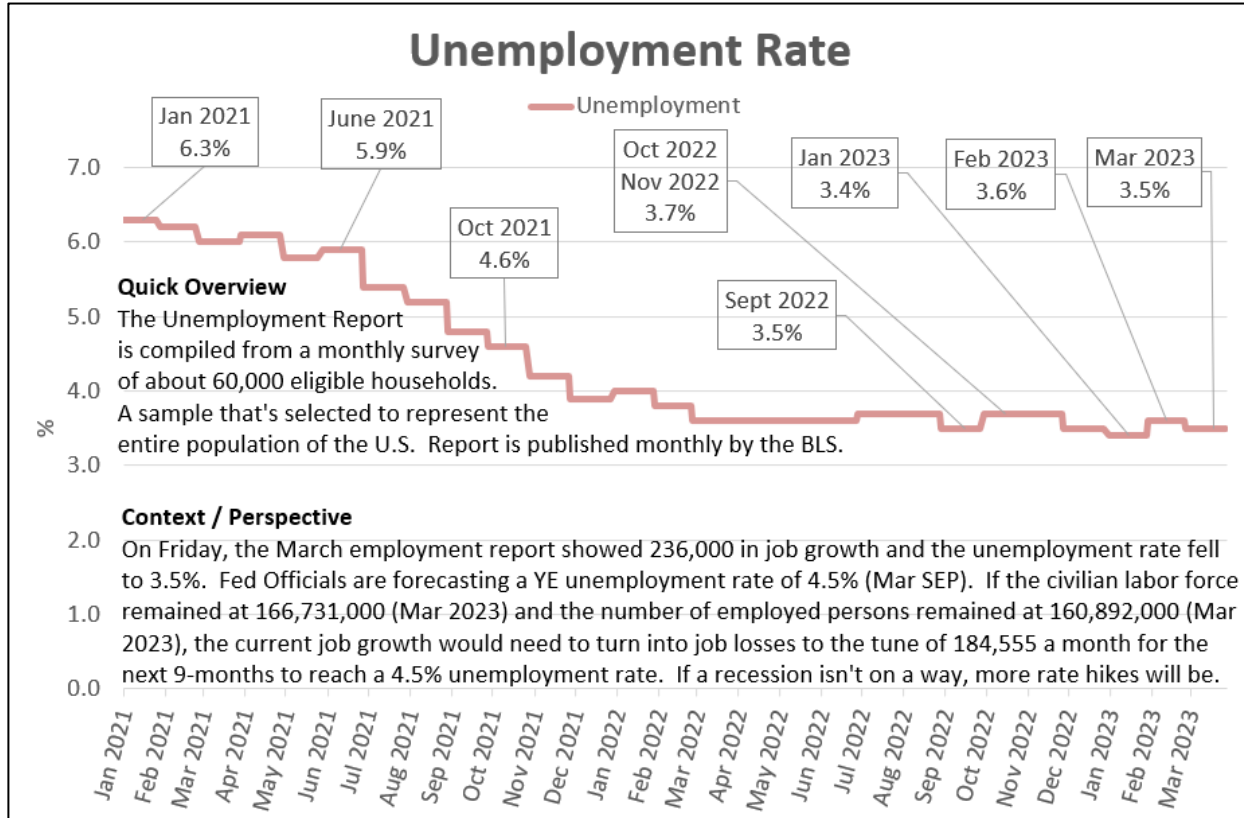

ANNOTATED GRAPHS – Unemployment Rate

Report Ecosystem

FedUnfiltered.com

- Federal Reserve's Interviews, Speeches and Research Reports.
- Organized as Resource for Planning and Forecasting.
- Relevant Information for your Decision Making.