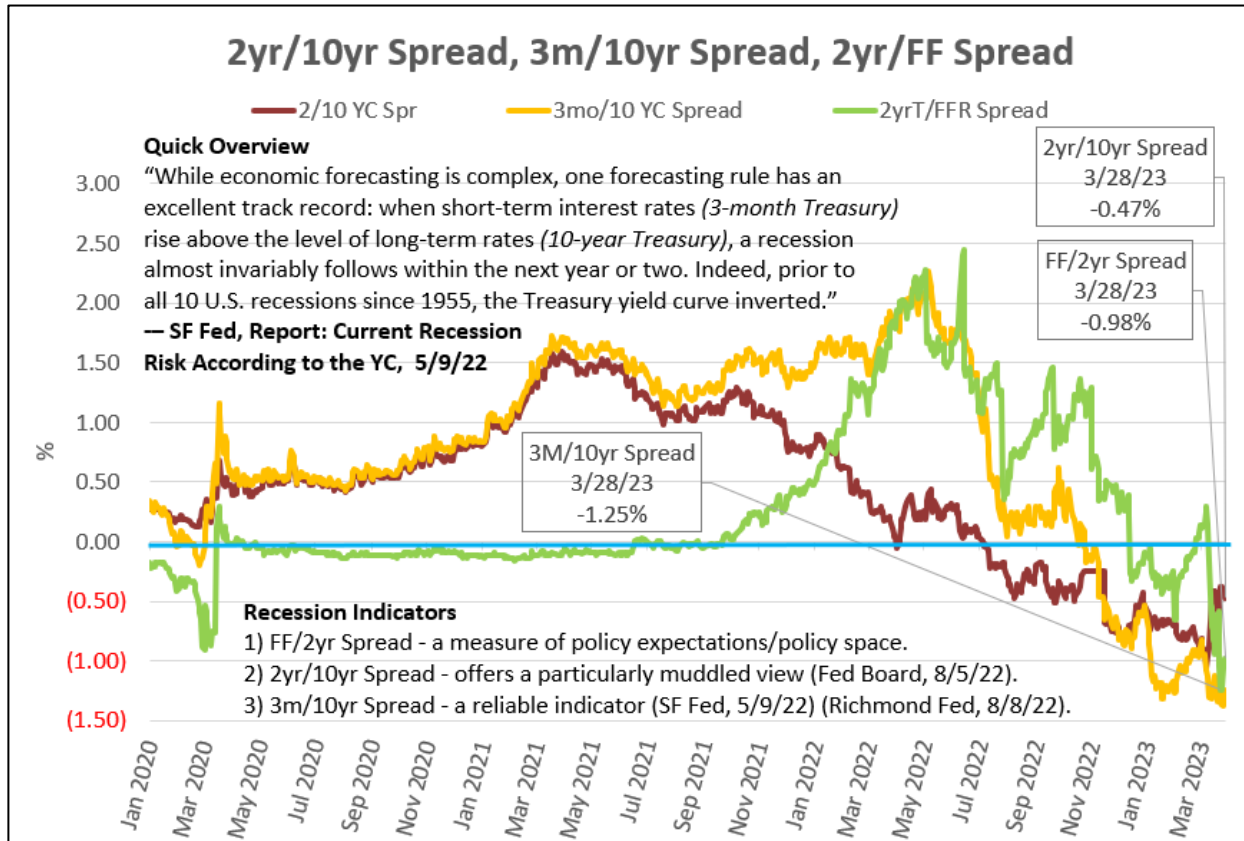

ANNOTATED GRAPHS – YC Spreads (Recession Indicators)

Report Ecosystem

FedUnfiltered.com

- Federal Reserve’s Interviews, Speeches and Research Reports.
- Organized as Resource for Planning and Forecasting.
- Relevant Information for your Decision Making.