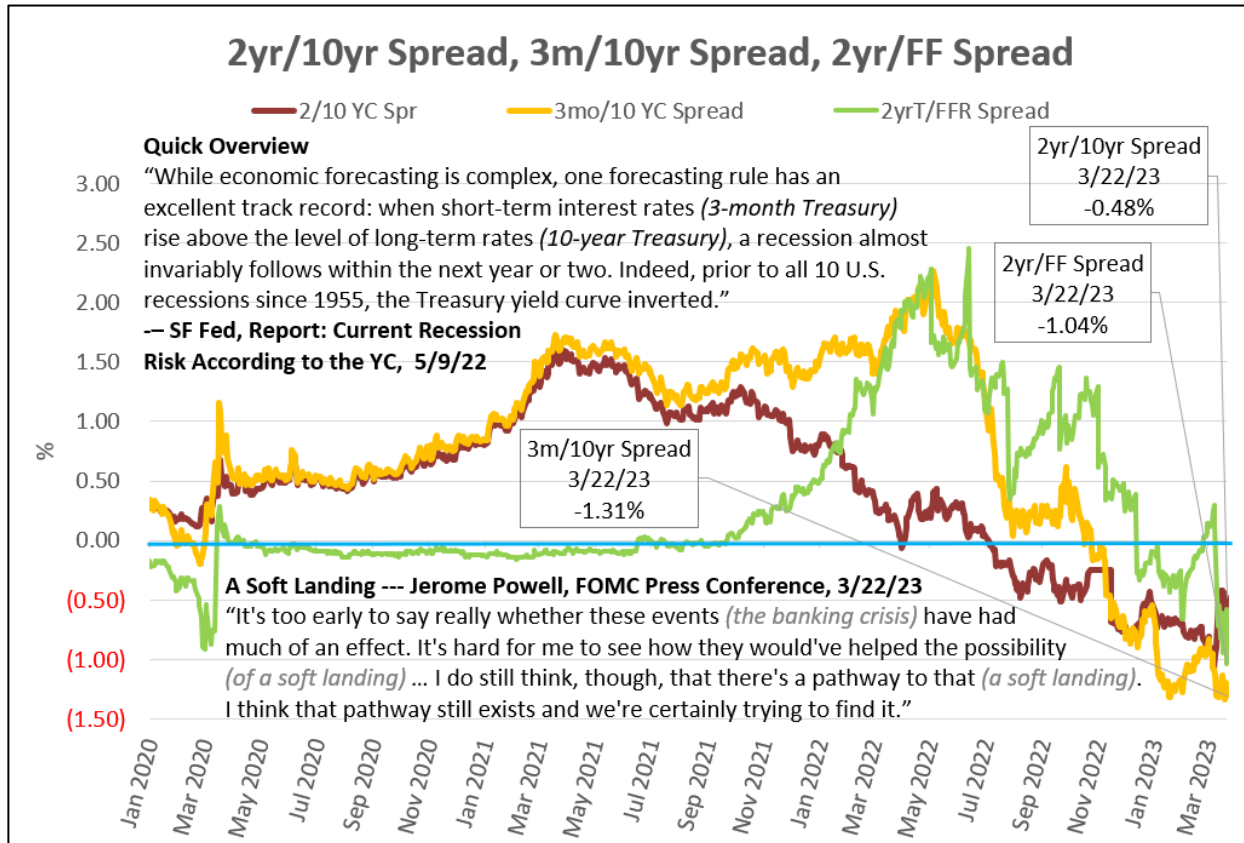

ANNOTATED GRAPHS – 2yr/10yr Spread, 3m/10yr Spread, 2yr/FF Spread

Report Ecosystem

FedUnfiltered.com – Sign up for Email Notifications

- Relevant Information for your Decision Making.
- A one-stop-shop for the interviews, speeches and essays of the 19 Fed officials.
- If you want to understand the direction of rates - read what Policymakers are saying, follow their forecasts.