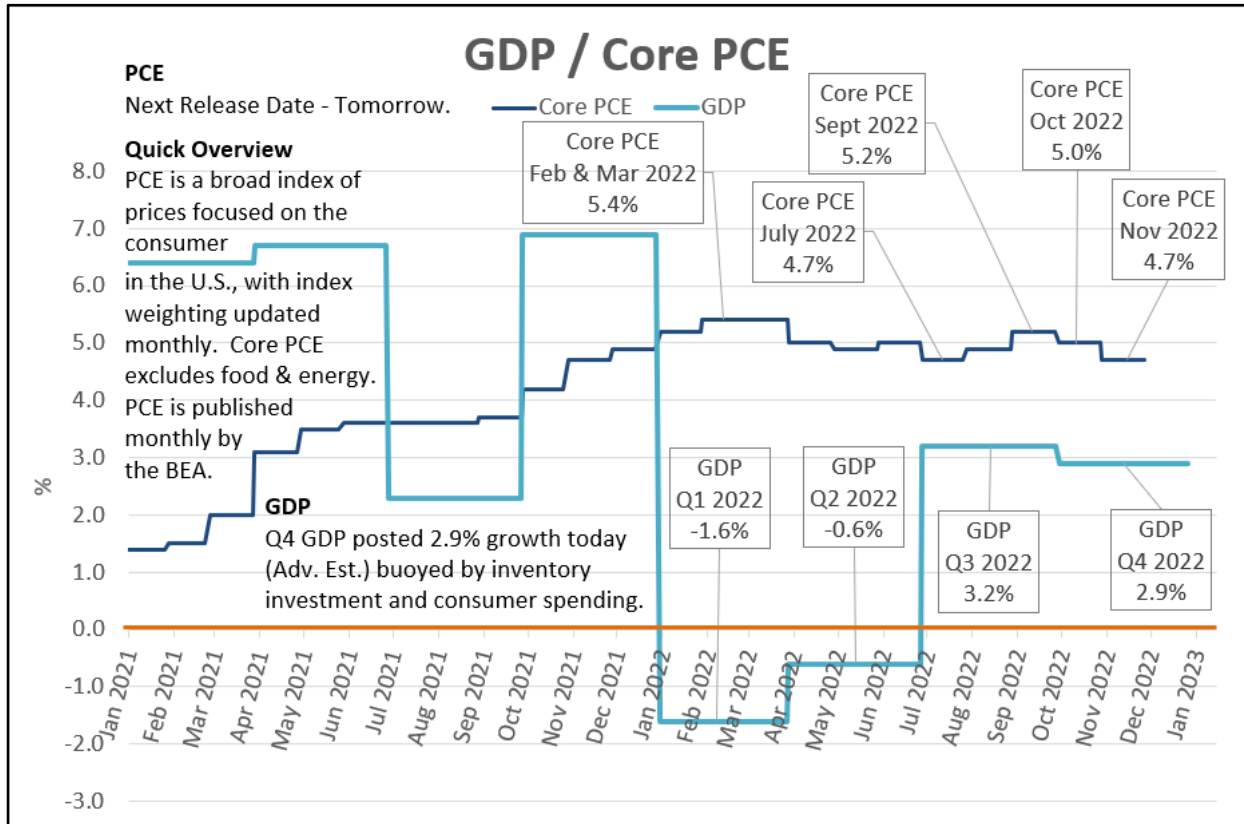

ANNOTATED GRAPHS – GDP and Core PCE

Fed Unfiltered is an organized, searchable resource with an executive summary outlining the content of every speech, interview and report.

Relevant Information for your Decision Making