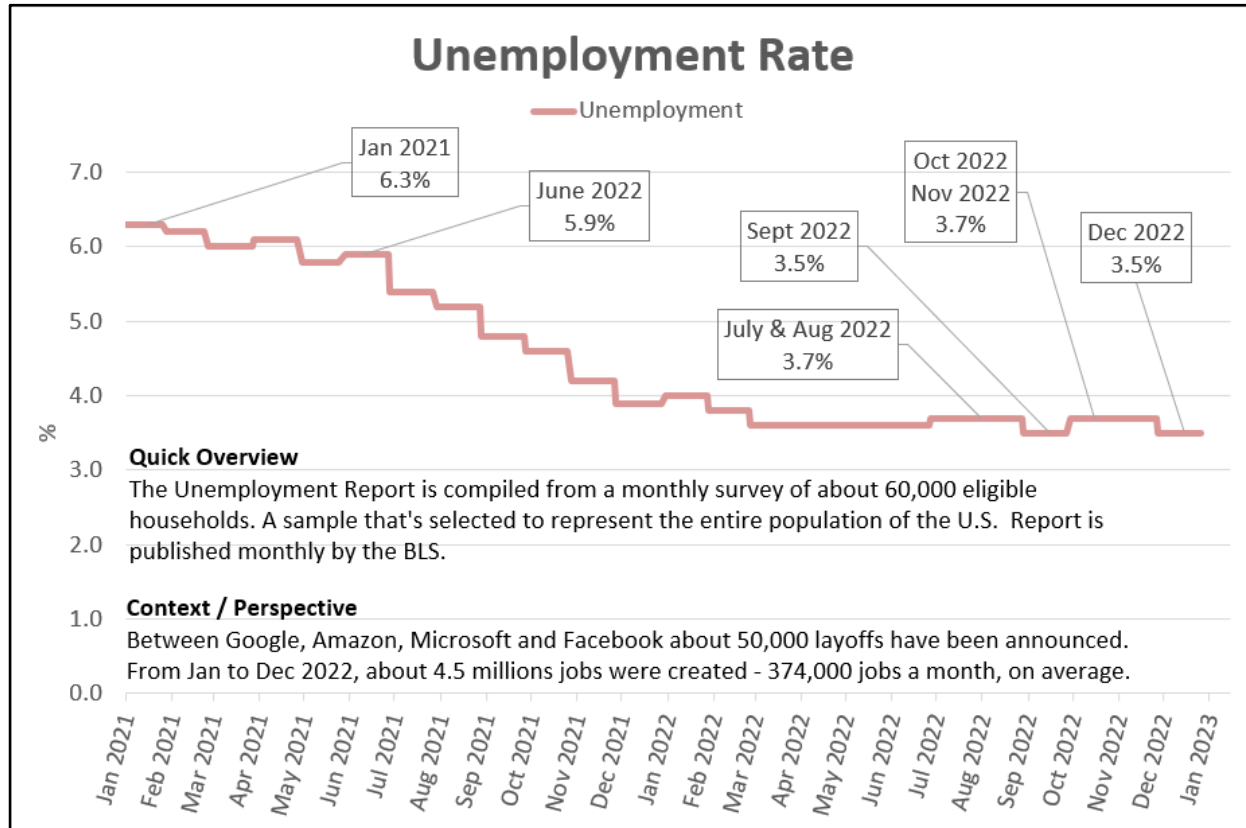

## ANNOTATED GRAPHS – Unemployment Rate

Fed Unfiltered is an organized, searchable resource with an executive summary outlining the content of every speech, interview and report.

Relevant Information for your Decision Making