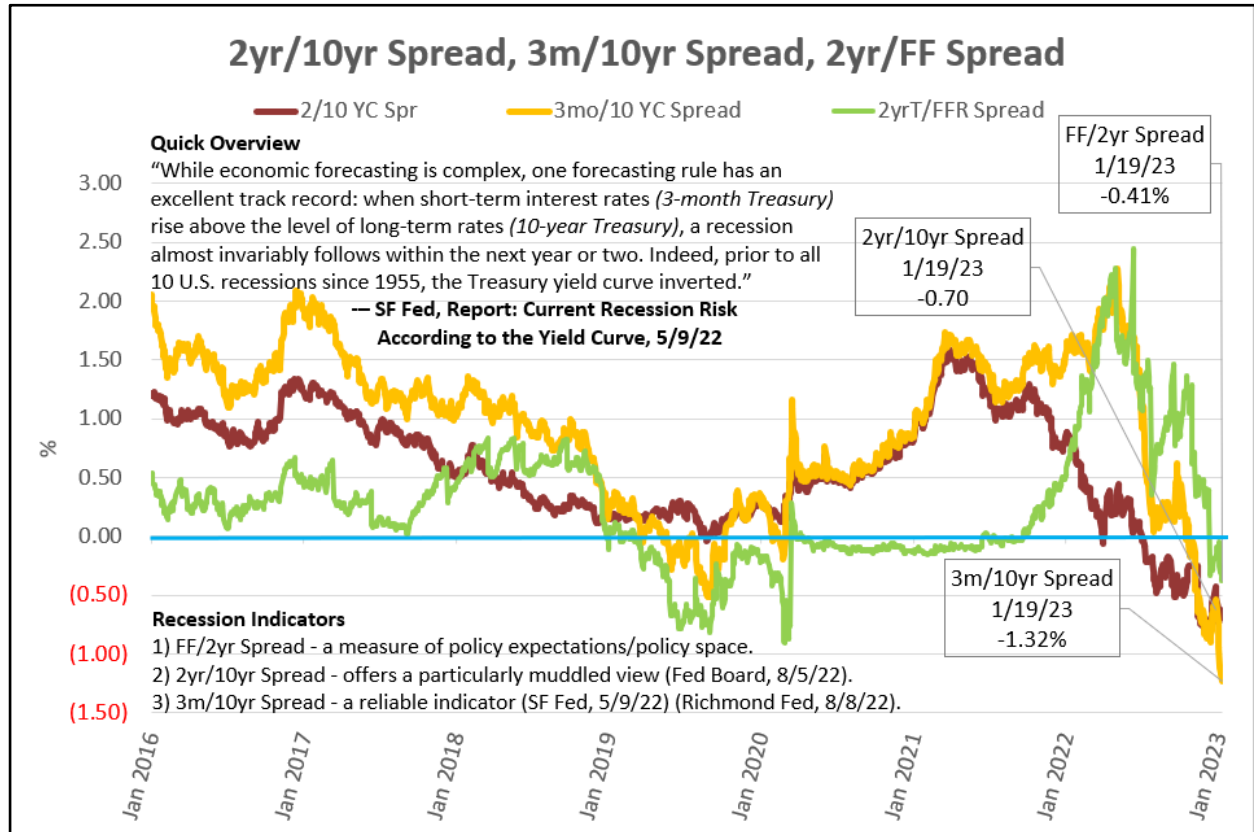

ANNOTATED GRAPHS – YC Spreads (Recession Indicators)

Fed Unfiltered is an organized, searchable resource with an executive summary outlining the content of every speech, interview and report.

Relevant Information for your Decision Making