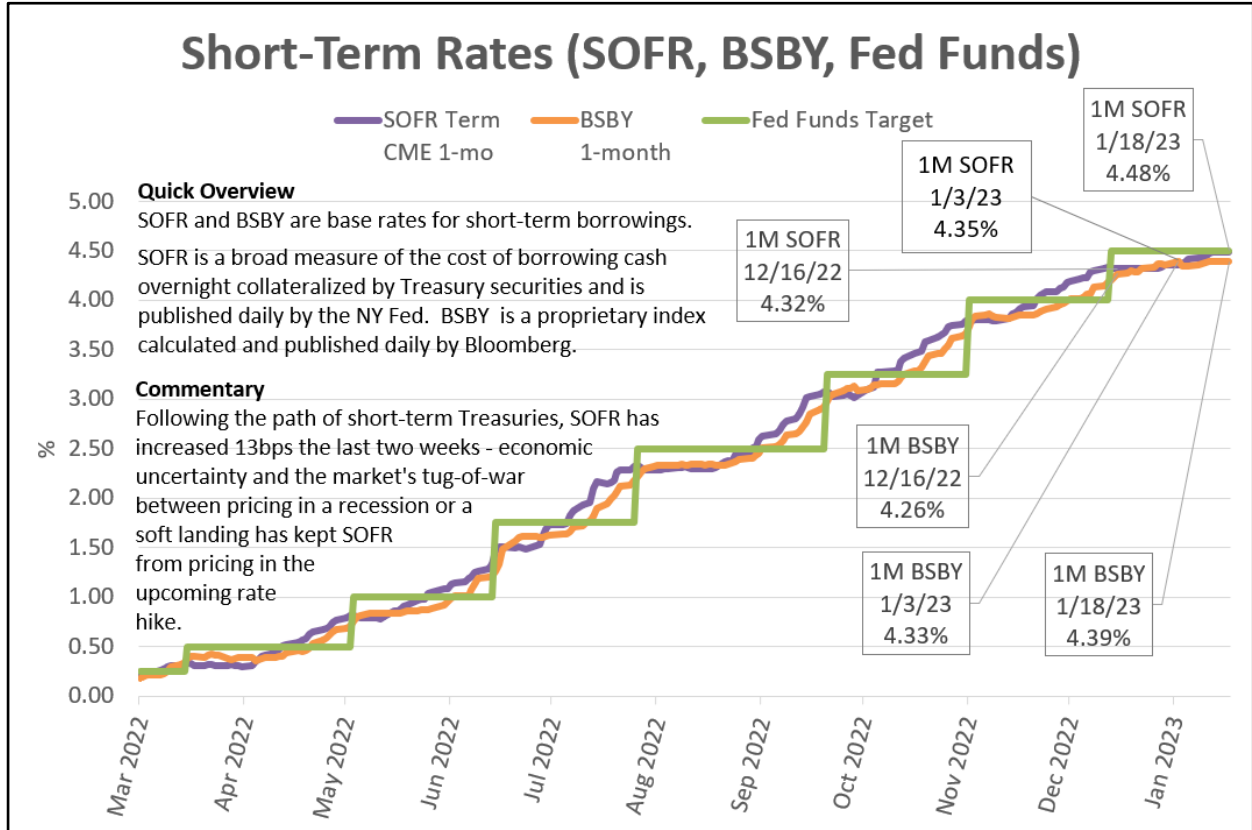

## ANNOTATED GRAPHS – SOFR, BSBY and Fed Funds

Fed Unfiltered is an organized, searchable resource with an executive summary outlining the content of every speech, interview and report.

Relevant Information for your Decision Making