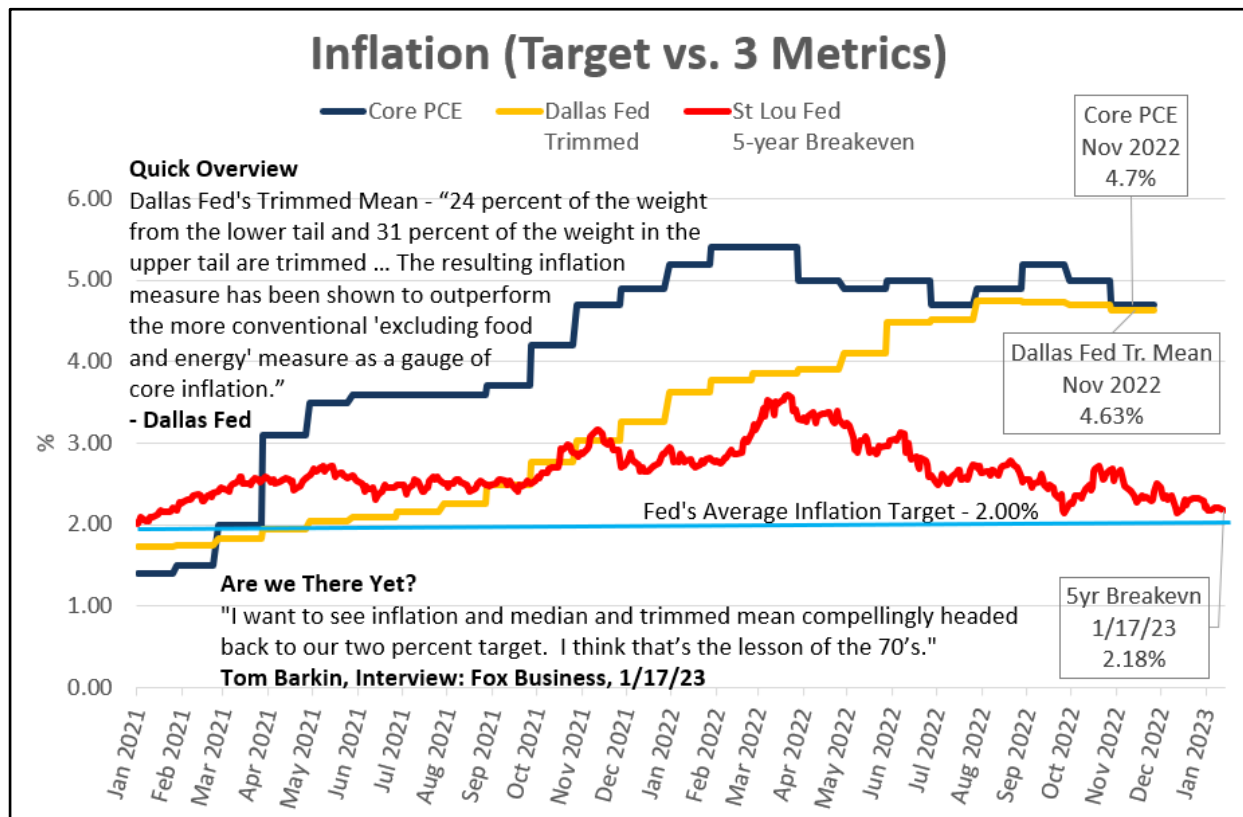

ANNOTATED GRAPHS – Inflation (Dallas Fed Trimmed Mean)

Fed Unfiltered is an organized, searchable resource with an executive summary outlining the content of every speech, interview and report.

Relevant Information for your Decision Making