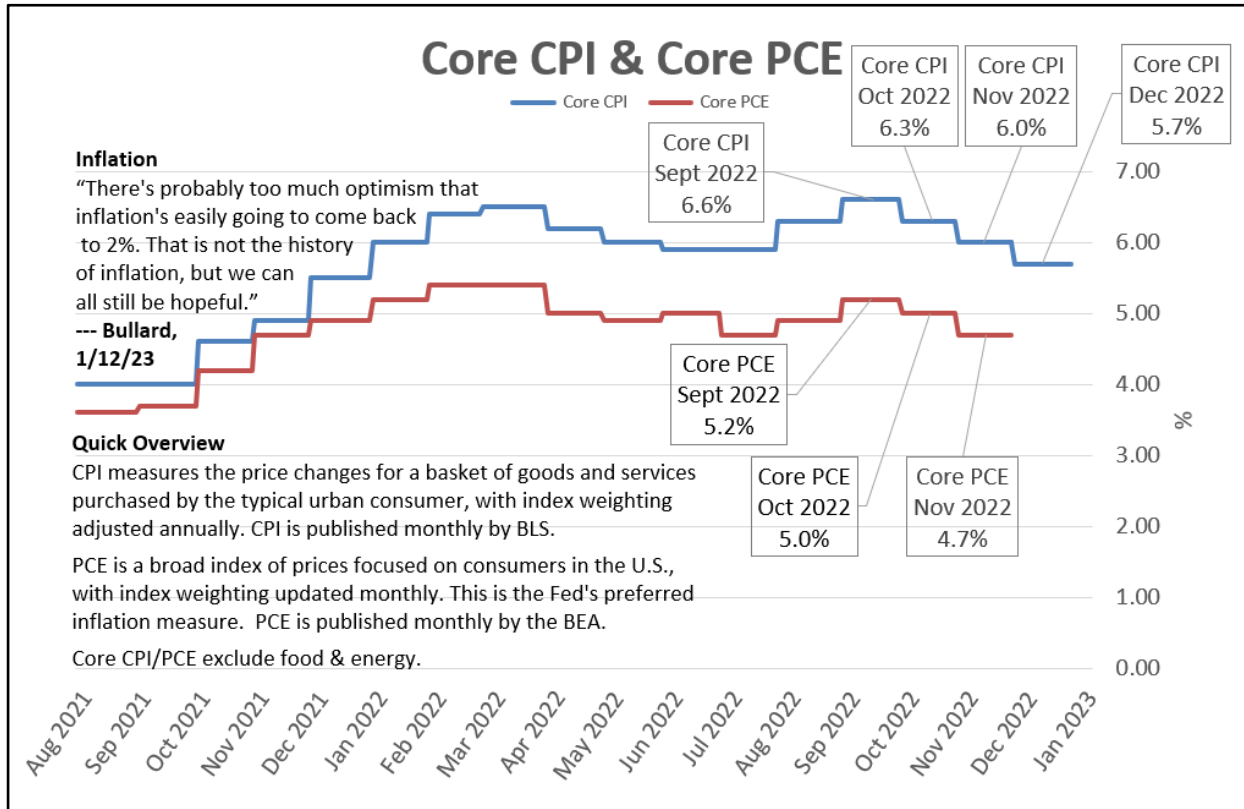

ANNOTATED GRAPHS – CPI vs. PCE

Fed Unfiltered is an organized, searchable resource with an executive summary outlining the content of every speech, interview and report.

Relevant Information for your Decision Making