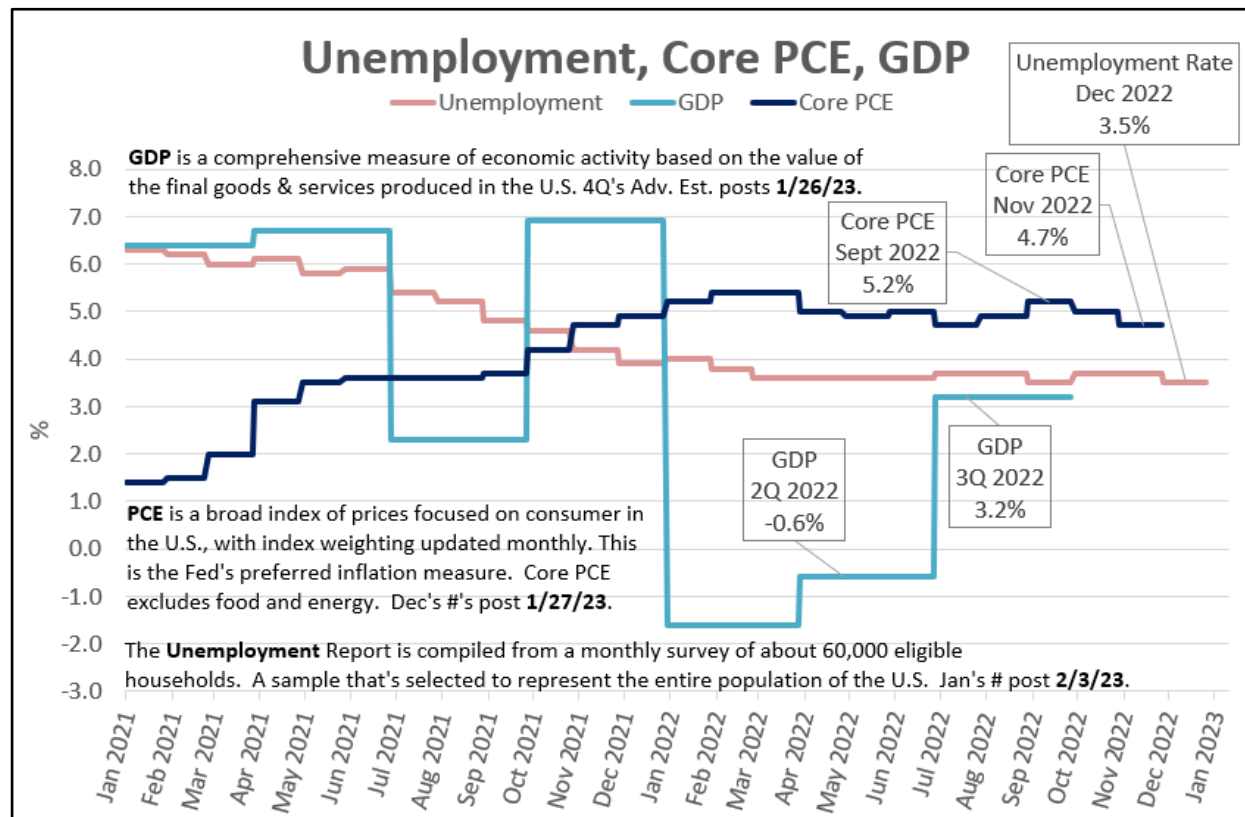

ANNOTATED GRAPHS – Unemployment, Core PCE, GDP

Fed Unfiltered is an organized, searchable resource with an executive summary outlining the content of every speech, interview and report.

Relevant Information for your Decision Making